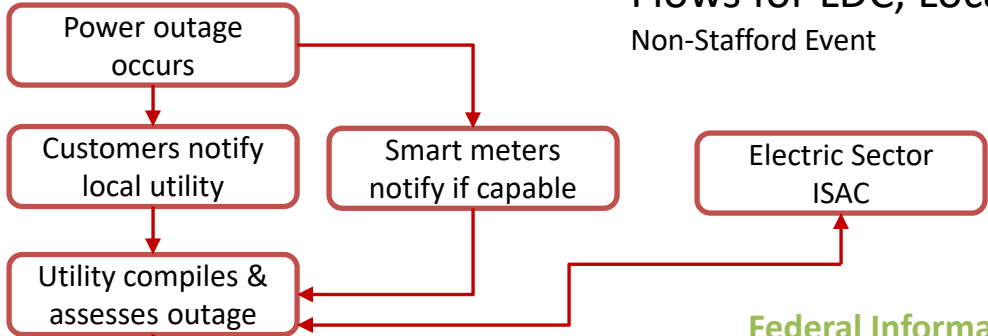

Initial Power Outage Notifications Information Flows for LDC, Local, State, Federal Governments

Non-Stafford Event

Electric Utility Information Flows

Federal Information Flows

Triggers may differ between states and also with federal reporting

State Flows

Note: Information would also be shared with and circulated by the U.S. Department of Homeland Security through the National Infrastructure Coordinating Center (NICC) Situation Report
 Prepared by: National Association of State Energy Officials June 2018