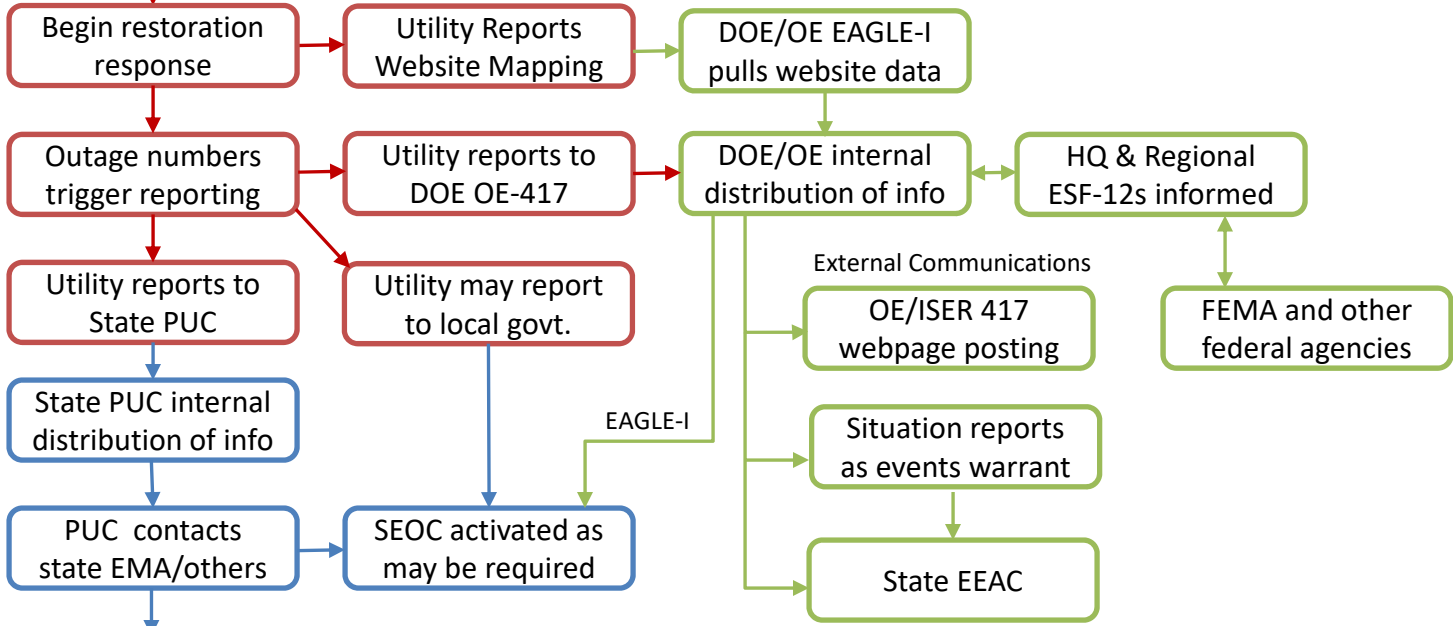

Initial Power Outage Notifications Information Flows for LDC, Local, State, Federal Governments

Non-Stafford Event

Electric Utility Information Flows

Federal Information Flows

Triggers may differ between states and also with federal reporting

State Flows

Note: Information would also be shared with and circulated by the U.S. Department of Homeland Security through the National Infrastructure Coordinating Center (NICC) Situation Report
 Prepared by: National Association of State Energy Officials June 2018